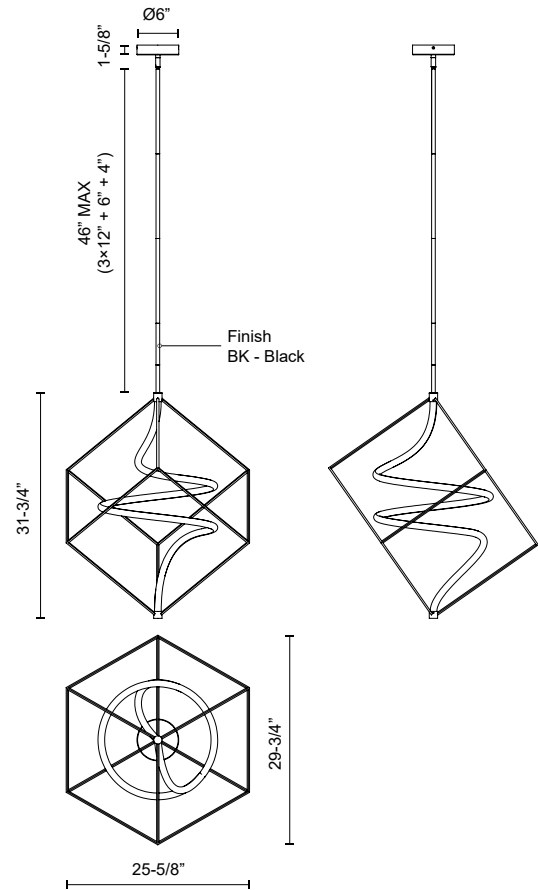

SCRIPT PD29226

PENDANTS

PROJECT

PD29226-BK-UNV
Black

SPECIFICATION DETAILS

Fixture Dimensions	L25-5/8" x W29-3/4" x H31-3/4"
Light Source	LED with DC Driver
Wattage	27W
Total Lumens	2300lm
Delivered Lumens	1980lm*
Voltage	120-277V
Color Temperature	3000K
CRI (Ra)	90CRI
Optional Color Temps	2700K - 5000K Available, Minimum Order Quantities Apply
LED Rated Life	50,000 hours
Dimming	100% - 10%, TRIAC or ELV Dimmer (Not Included)
Diffuser Details	Frosted Acrylic
Adjustable	Yes
Rod Length	46" Max (3x12" + 1x6" + 1x4")
Wire Length	120"
Minimum Hang Height	40"
Sloped Ceiling Adaptable	Yes, Up to 45 Degrees
Location	Dry
Illumination Direction	Up/Down
CEC Title 24 JA8	Yes, JA8-2022
Canopy Dimensions	D6" x H1-5/8"
Paint Finish	BK02

* For custom options, consult factory for details.

* For warranty information, please visit www.kuzcolighting.com/warranty

DESCRIPTION

A pure work of art, the Script Collection is inspired by our best-selling Curvise Collection. Confined within a 3-dimensional cube, you'll find an effortless acrylic form. This fluid signature of light offers a beautiful addition to a stark space or industrial décor